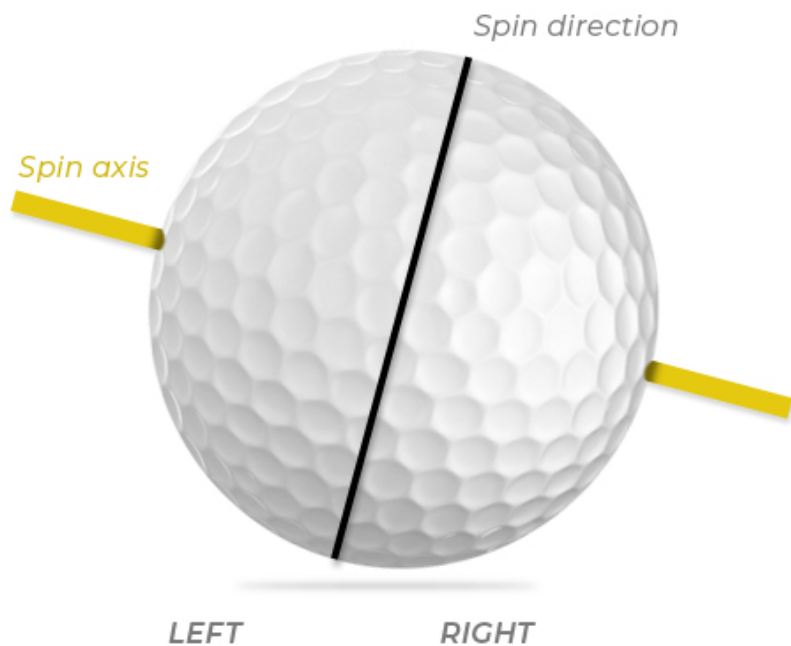

[Reserve yours >](#)

*(Please note that this offer is only available to members of the Mount Edgecombe Country Club)*

*Many golfers live with relatively poor accuracy with anything over a #9 iron. They believe that it's their own swing that lets them down. But too often, it's an incorrect lie angle that causes the face angle to twist when the toe hits the turf first. This tilts the spin axis of the golf ball. The ball goes right.*