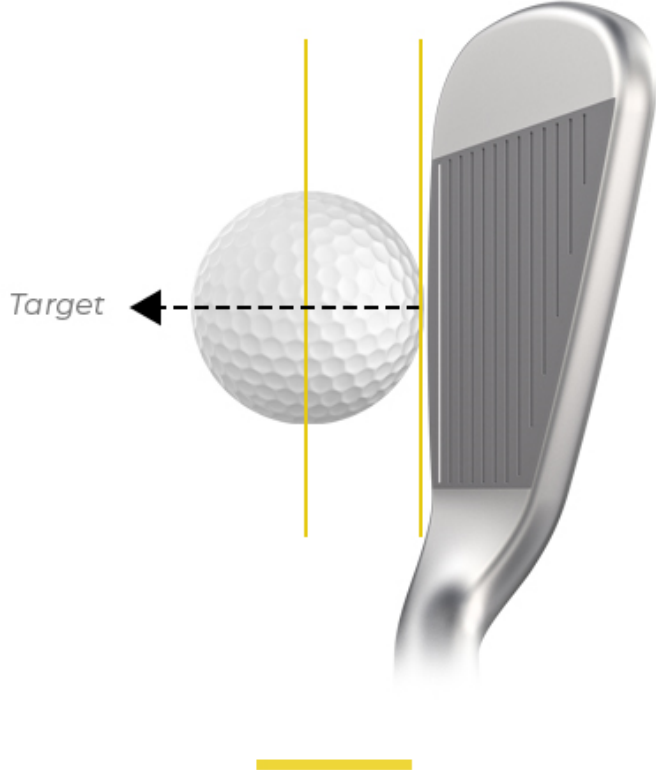

## New irons now?

*It's not just*

**TECHNOLOGY  
THAT HELPS**

If you're over 50, while logic says age must be slowing you down, technology is changing the game for you. You can hit higher and longer iron shots with less requirement for the strength of youth. A note of caution: you do want accuracy.

*Many golfers live with relatively poor accuracy with anything over a #9 iron. They believe that it's their own swing that lets them down. But too often, it's an incorrect lie angle that causes the face angle to twist when the toe hits the turf first. This tilts the spin axis of the golf ball. The ball goes right.*

### ***YOU'VE GOT LESS THAN AN INCH TO GET THIS RIGHT***

During less than an inch of the contact zone, the sole needs to be square to the turf. A fitted iron makes that possible. And the result is a much better and much more accurate ball strike.