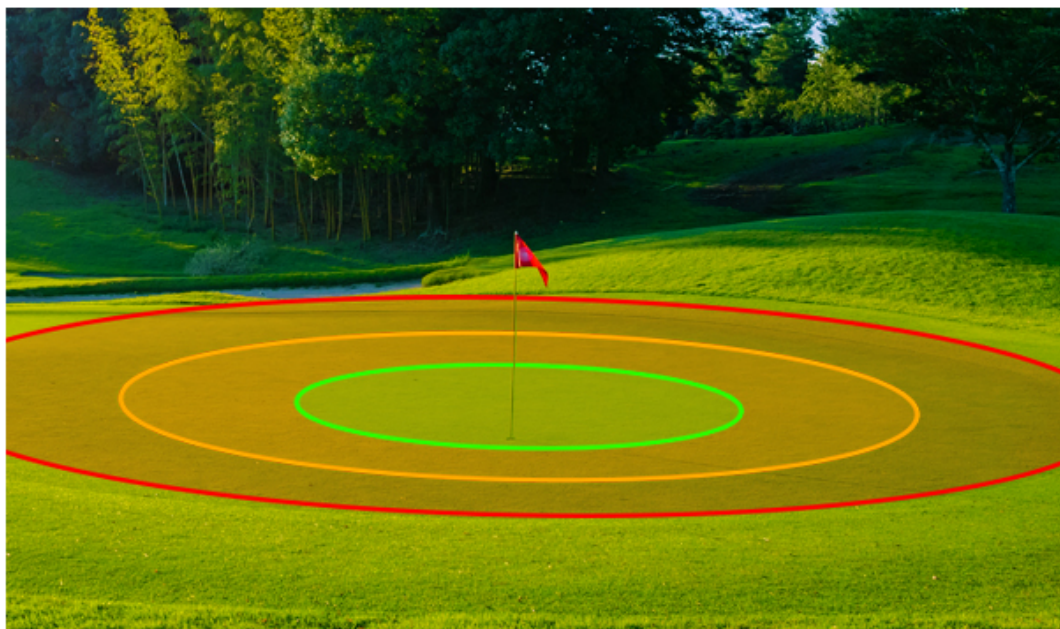

THURSDAY
Students Day

Golf
Steve Cottingham

Fitting for approach shot magic

Three dimensions for a

BETTER APPROACH

We want you to evolve your thinking about your approach shots. Get more demanding about the results you want. Work with us on improving your performance.

Let's start with what you should demand from the partnership that is your swing and your irons.

DISTANCE:

Adding distance means you're playing a shorter club. That means literally a shorter length club. That makes it easier to square the club face and launch the ball high and with accuracy.

ACCURACY:

Squaring the face to target and squaring the sole to the ground at impact means you'll hit more shots tighter to the target. Technique is important. Fitting is imperative. Yes, fitting is imperative to accuracy.